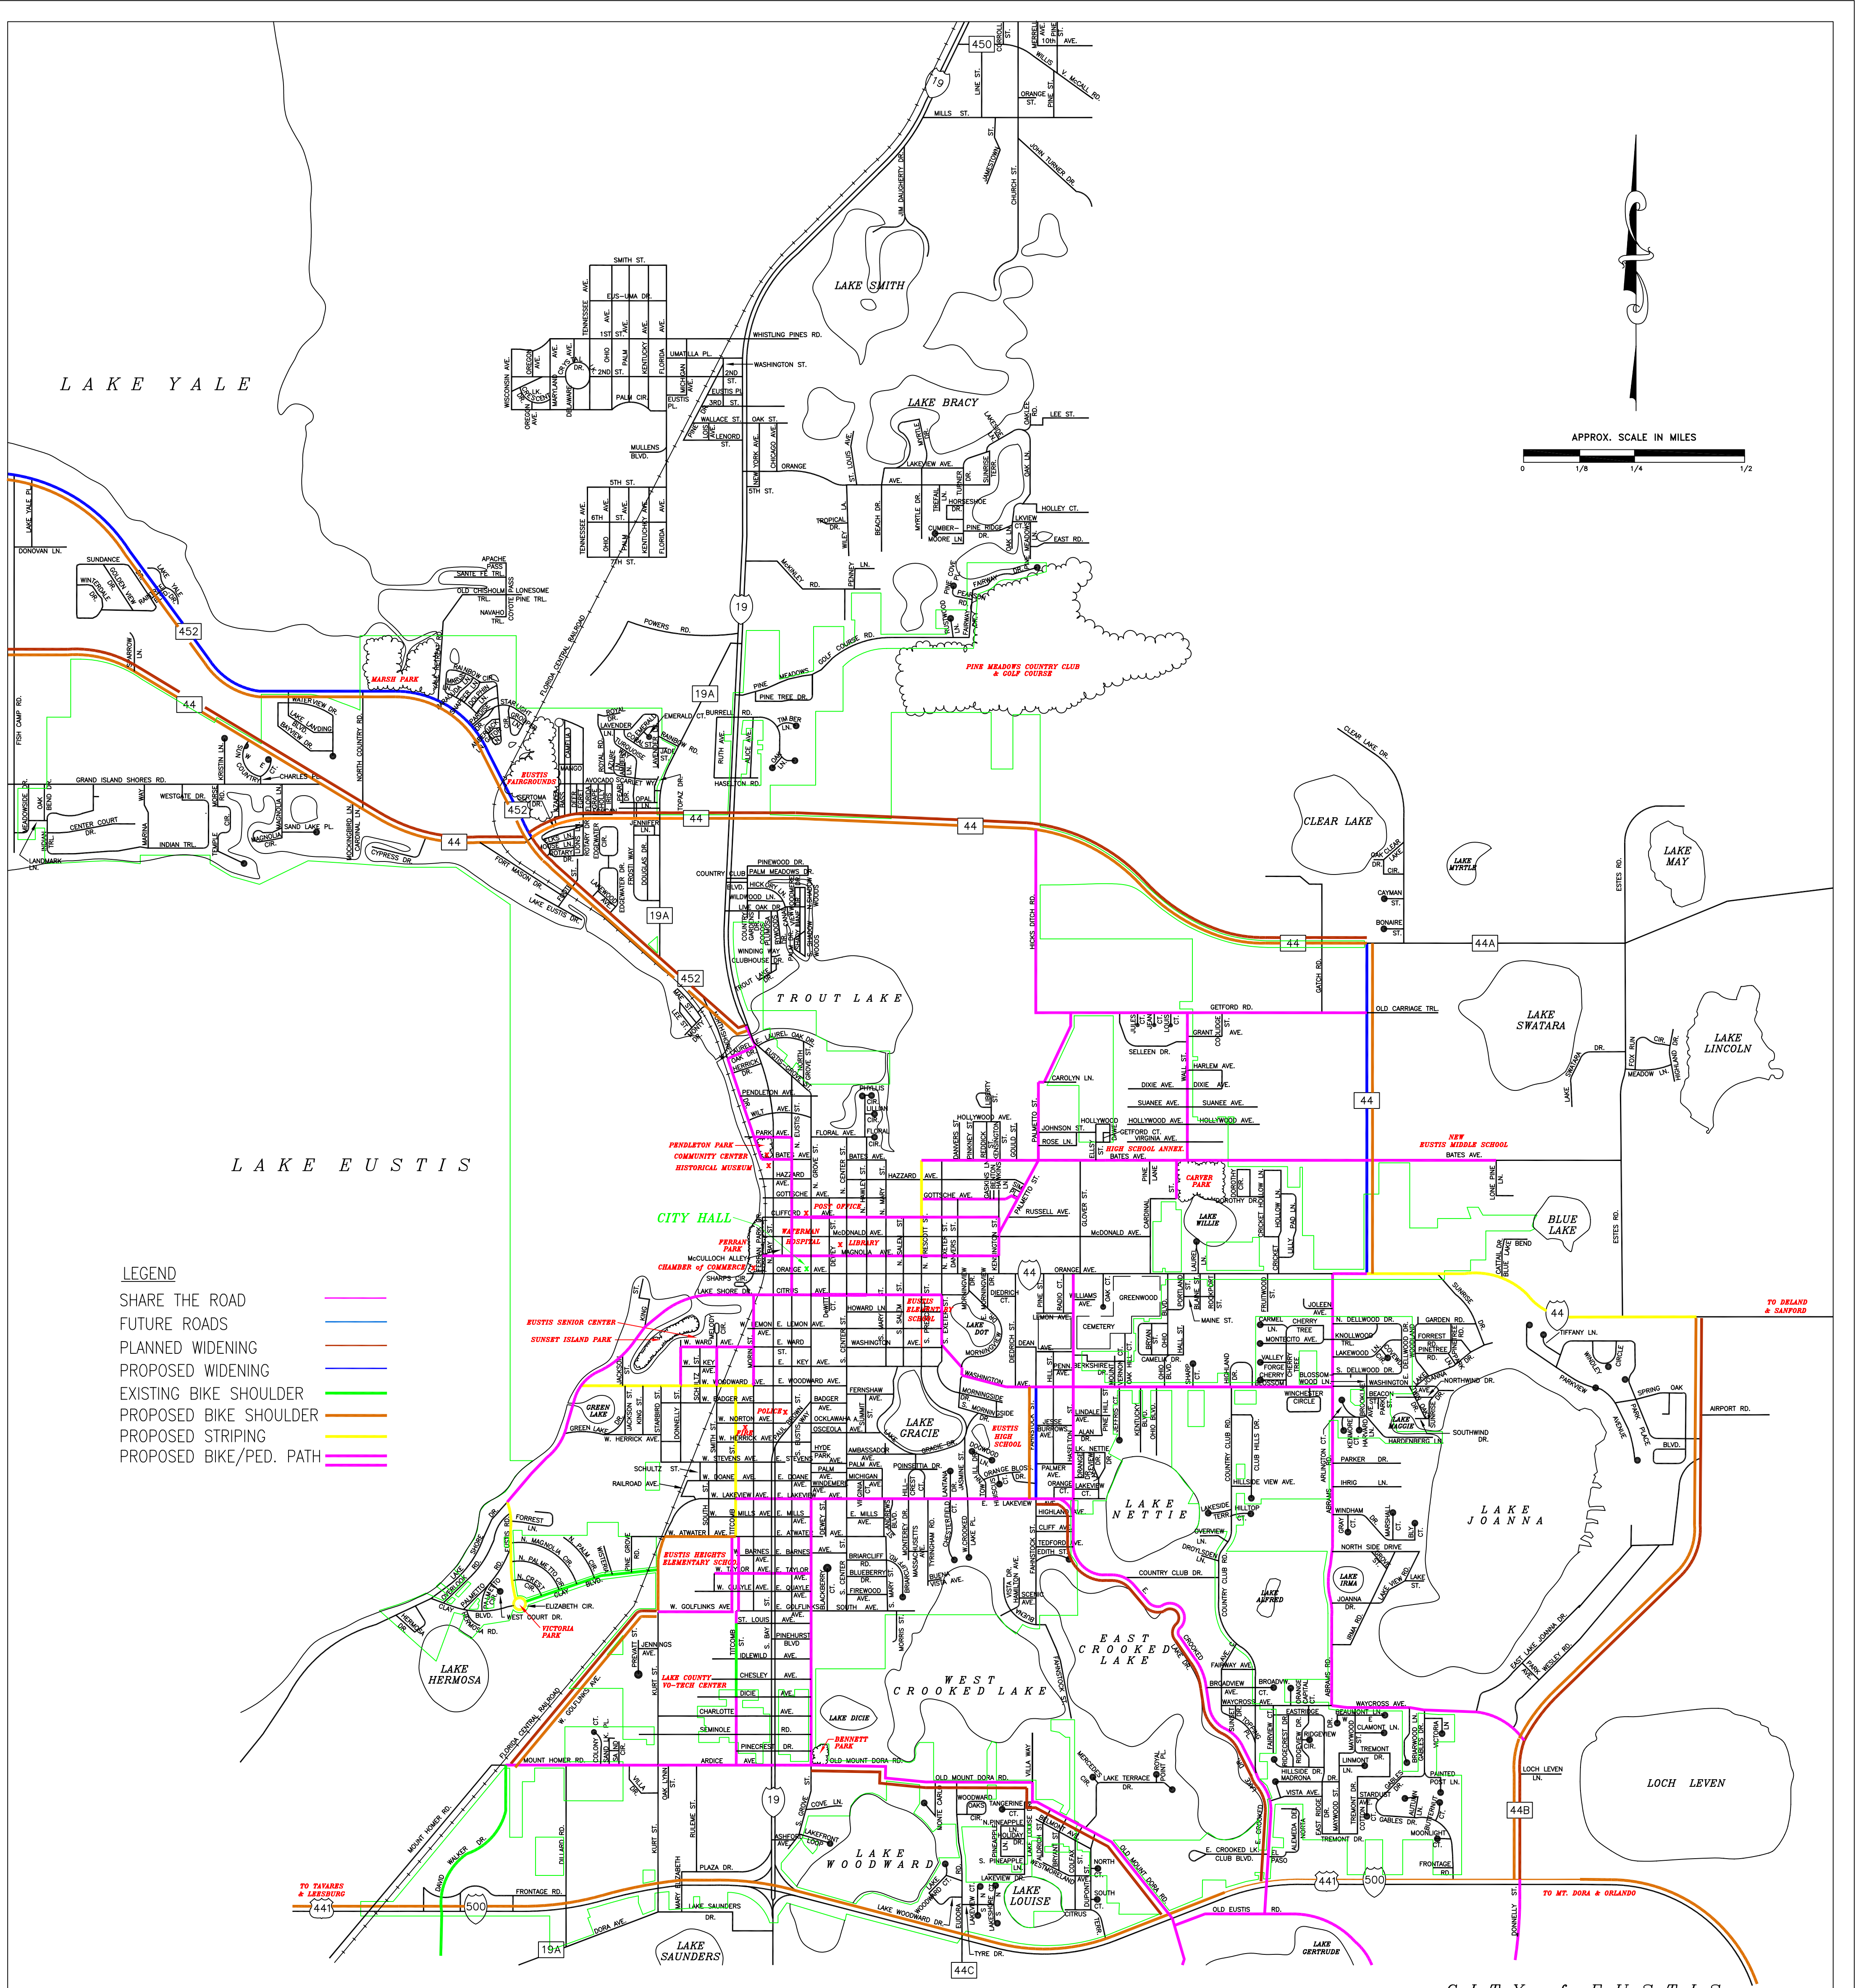

CITY OF EUSTIS BICYCLE PLAN

- LEGEND**
- SHARE THE ROAD —
 - FUTURE ROADS —
 - PLANNED WIDENING —
 - PROPOSED WIDENING —
 - EXISTING BIKE SHOULDER —
 - PROPOSED BIKE SHOULDER —
 - PROPOSED STRIPING —
 - PROPOSED BIKE/PED. PATH —