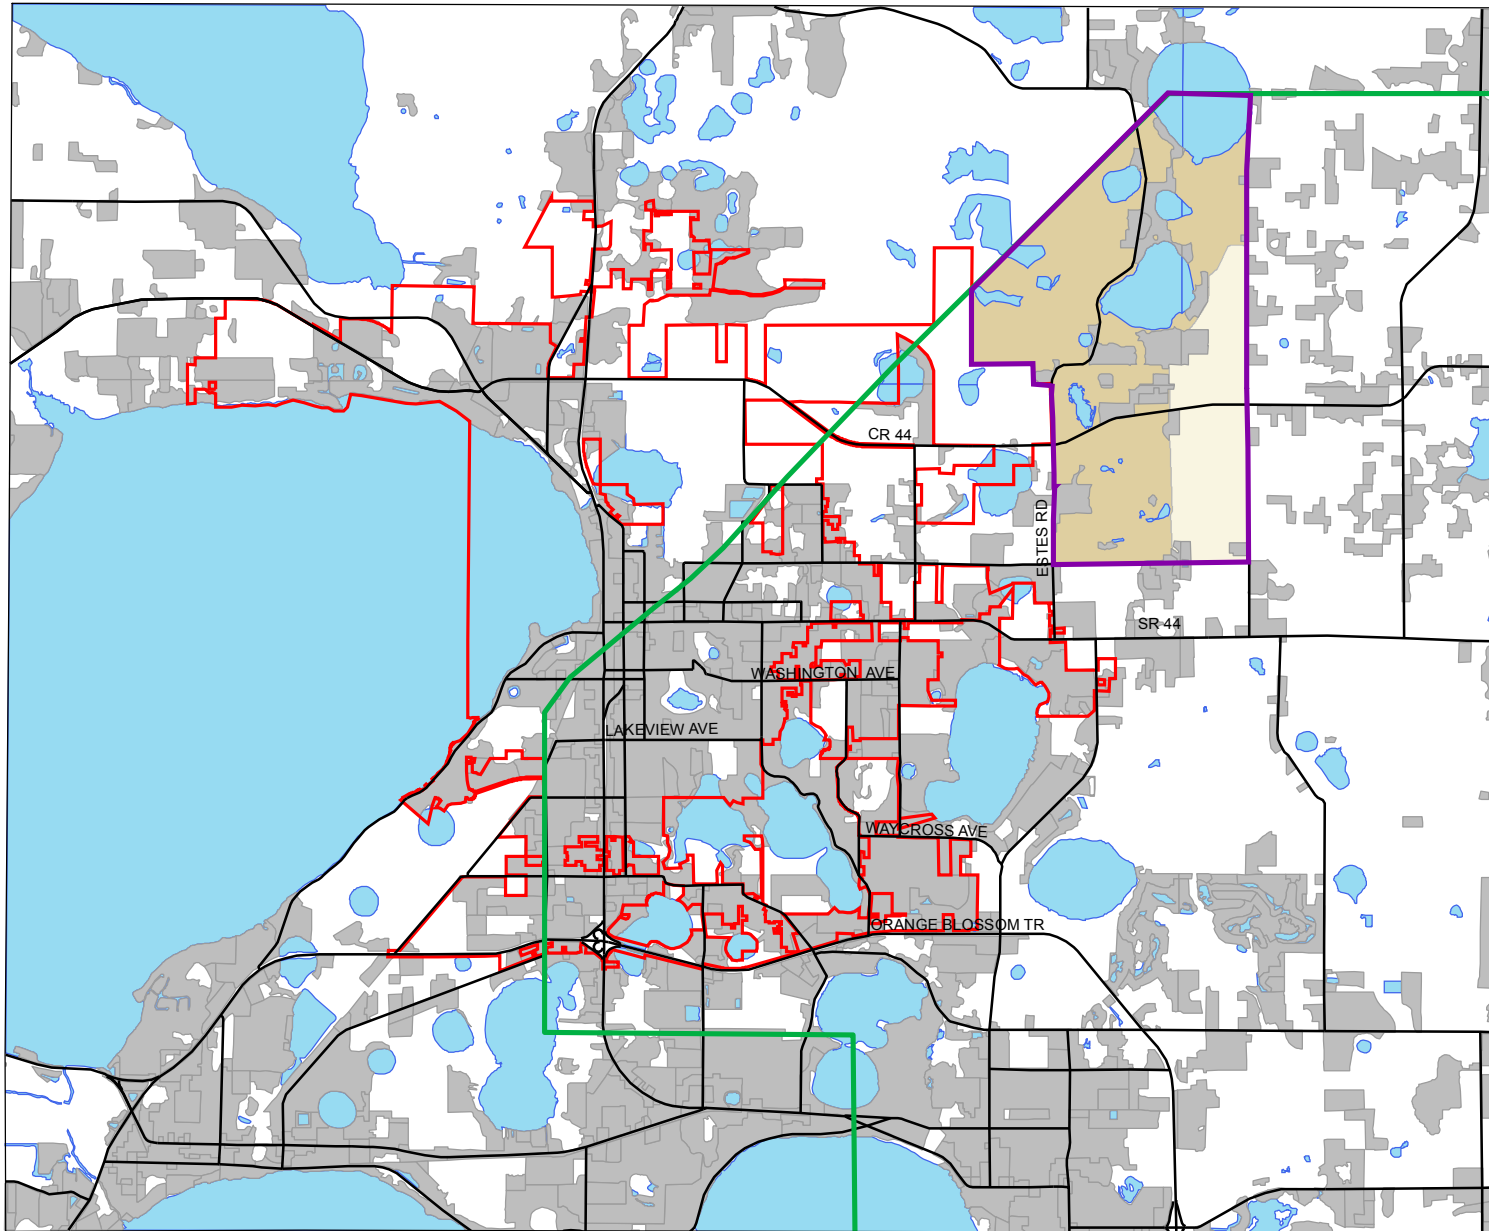

# City of Eustis Wekiva Springs Overlay Protection District

May 2006